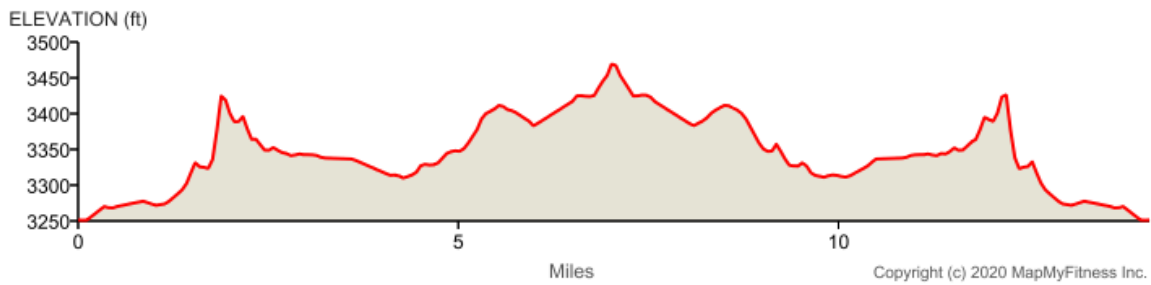

Sand Hollow Half Marathon 2020

Distance: 13.1 mi

Elevation Gain: 472 ft

Elevation Max: 3,476 ft

Notes

0.00 mi Head south on S 100 W toward W 200 S

0.11 mi Head south on S 100 W toward W 200 S

0.35 mi	Head south on S 100 W toward W 400 S
0.36 mi	Turn right onto W 400 S
0.44 mi	Turn left onto S 180 W
0.46 mi	Head south on S 180 W toward W 580 S
1.46 mi	Continue onto W 1330 S
1.50 mi	Turn right onto S 160 W/Angel Heights Dr Destination will be on the right
1.53 mi	Head south on S 160 W/Angel Heights Dr toward W 1480 S
2.31 mi	Turn right onto W 2050 S
2.45 mi	Head west on W 2050 S toward S 700 W/Airport Rd
2.50 mi	Turn left onto S 700 W/Airport Rd
2.53 mi	Turn right onto W 2060 S
2.76 mi	Head west on W 2060 S toward 2300 S
3.14 mi	Continue onto S 1100 W/S 1150 W Destination will be on the right
3.15 mi	Head southwest on S 1100 W/S 1150 W Continue to follow S 1100 W
3.08 mi	Head south on S 1100 W toward Cliffdweller Ranch Rd
4.88 mi	Head south on S 1100 W/Arizona Strip Rd toward Cirrus Cir Destination will be on the right
5.42 mi	Head south on S 1100 W/Arizona Strip Rd Destination will be on the right
5.68 mi	Head south on S 1100 W/Arizona Strip Rd
5.69 mi	Head south on S 1100 W/Arizona Strip Rd
5.70 mi	Slight left
5.75 mi	Head south
5.92 mi	Head north toward S 1100 W/Arizona Strip Rd
6.09 mi	Head north toward S 1100 W/Arizona Strip Rd
6.15 mi	Continue onto S 1100 W/Arizona Strip Rd
6.16 mi	Head north on S 1100 W/Arizona Strip Rd
6.17 mi	Head north on S 1100 W/Arizona Strip Rd toward Cirrus Cir
6.43 mi	Head north on S 1100 W/Arizona Strip Rd toward Cirrus Cir
6.97 mi	Head north on S 1100 W/Arizona Strip Rd toward W 3940 S Continue to follow S 1100 W
8.77 mi	Head north on S 1100 W toward 3000 S Destination will be on the left
9.80 mi	Head northeast on S 1100 W/S 1150 W toward 2300 S