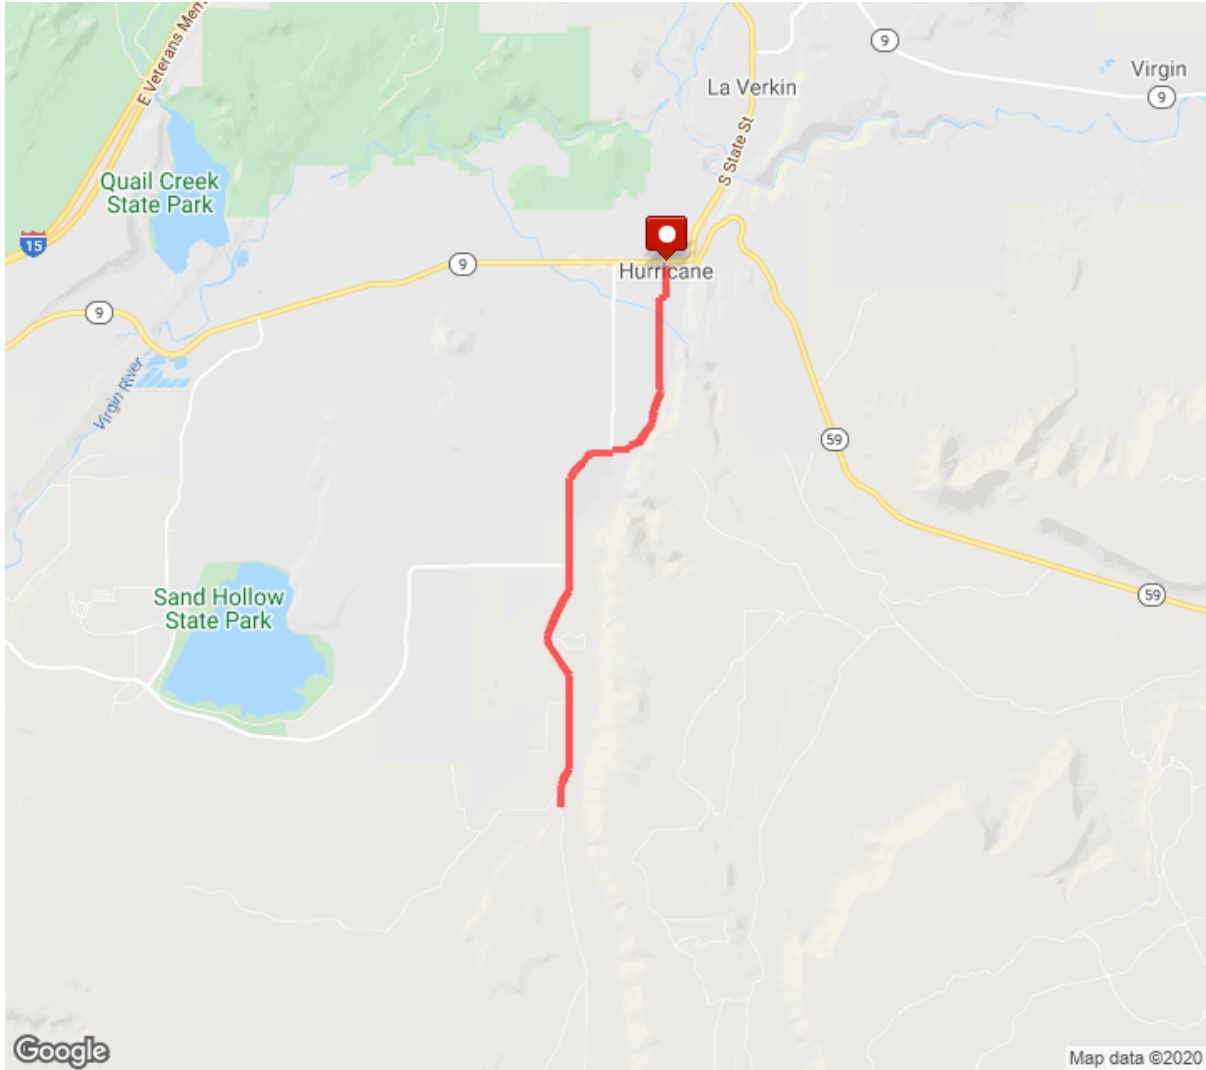

Sand Hollow Half Marathon 2020

Distance: 13.1 mi

Elevation Gain: 472 ft

Elevation Max: 3,476 ft

Notes

0.00 mi Head south on S 100 W toward W 200 S

0.11 mi Head south on S 100 W toward W 200 S

0.35 mi	Head south on S 100 W toward W 400 S
0.36 mi	Turn right onto W 400 S
0.44 mi	Turn left onto S 180 W
0.46 mi	Head south on S 180 W toward W 580 S
1.46 mi	Continue onto W 1330 S
1.50 mi	Turn right onto S 160 W/Angel Heights Dr Destination will be on the right
1.53 mi	Head south on S 160 W/Angel Heights Dr toward W 1480 S
2.31 mi	Turn right onto W 2050 S
2.45 mi	Head west on W 2050 S toward S 700 W/Airport Rd
2.50 mi	Turn left onto S 700 W/Airport Rd
2.53 mi	Turn right onto W 2060 S
2.76 mi	Head west on W 2060 S toward 2300 S
3.14 mi	Continue onto S 1100 W/S 1150 W Destination will be on the right
3.15 mi	Head southwest on S 1100 W/S 1150 W Continue to follow S 1100 W
3.08 mi	Head south on S 1100 W toward Cliffdweller Ranch Rd
4.88 mi	Head south on S 1100 W/Arizona Strip Rd toward Cirrus Cir Destination will be on the right
5.42 mi	Head south on S 1100 W/Arizona Strip Rd Destination will be on the right
5.68 mi	Head south on S 1100 W/Arizona Strip Rd
5.69 mi	Head south on S 1100 W/Arizona Strip Rd
5.70 mi	Slight left
5.75 mi	Head south
5.92 mi	Head north toward S 1100 W/Arizona Strip Rd
6.09 mi	Head north toward S 1100 W/Arizona Strip Rd
6.15 mi	Continue onto S 1100 W/Arizona Strip Rd
6.16 mi	Head north on S 1100 W/Arizona Strip Rd
6.17 mi	Head north on S 1100 W/Arizona Strip Rd toward Cirrus Cir
6.43 mi	Head north on S 1100 W/Arizona Strip Rd toward Cirrus Cir
6.97 mi	Head north on S 1100 W/Arizona Strip Rd toward W 3940 S Continue to follow S 1100 W
8.77 mi	Head north on S 1100 W toward 3000 S Destination will be on the left
9.80 mi	Head northeast on S 1100 W/S 1150 W toward 2300 S